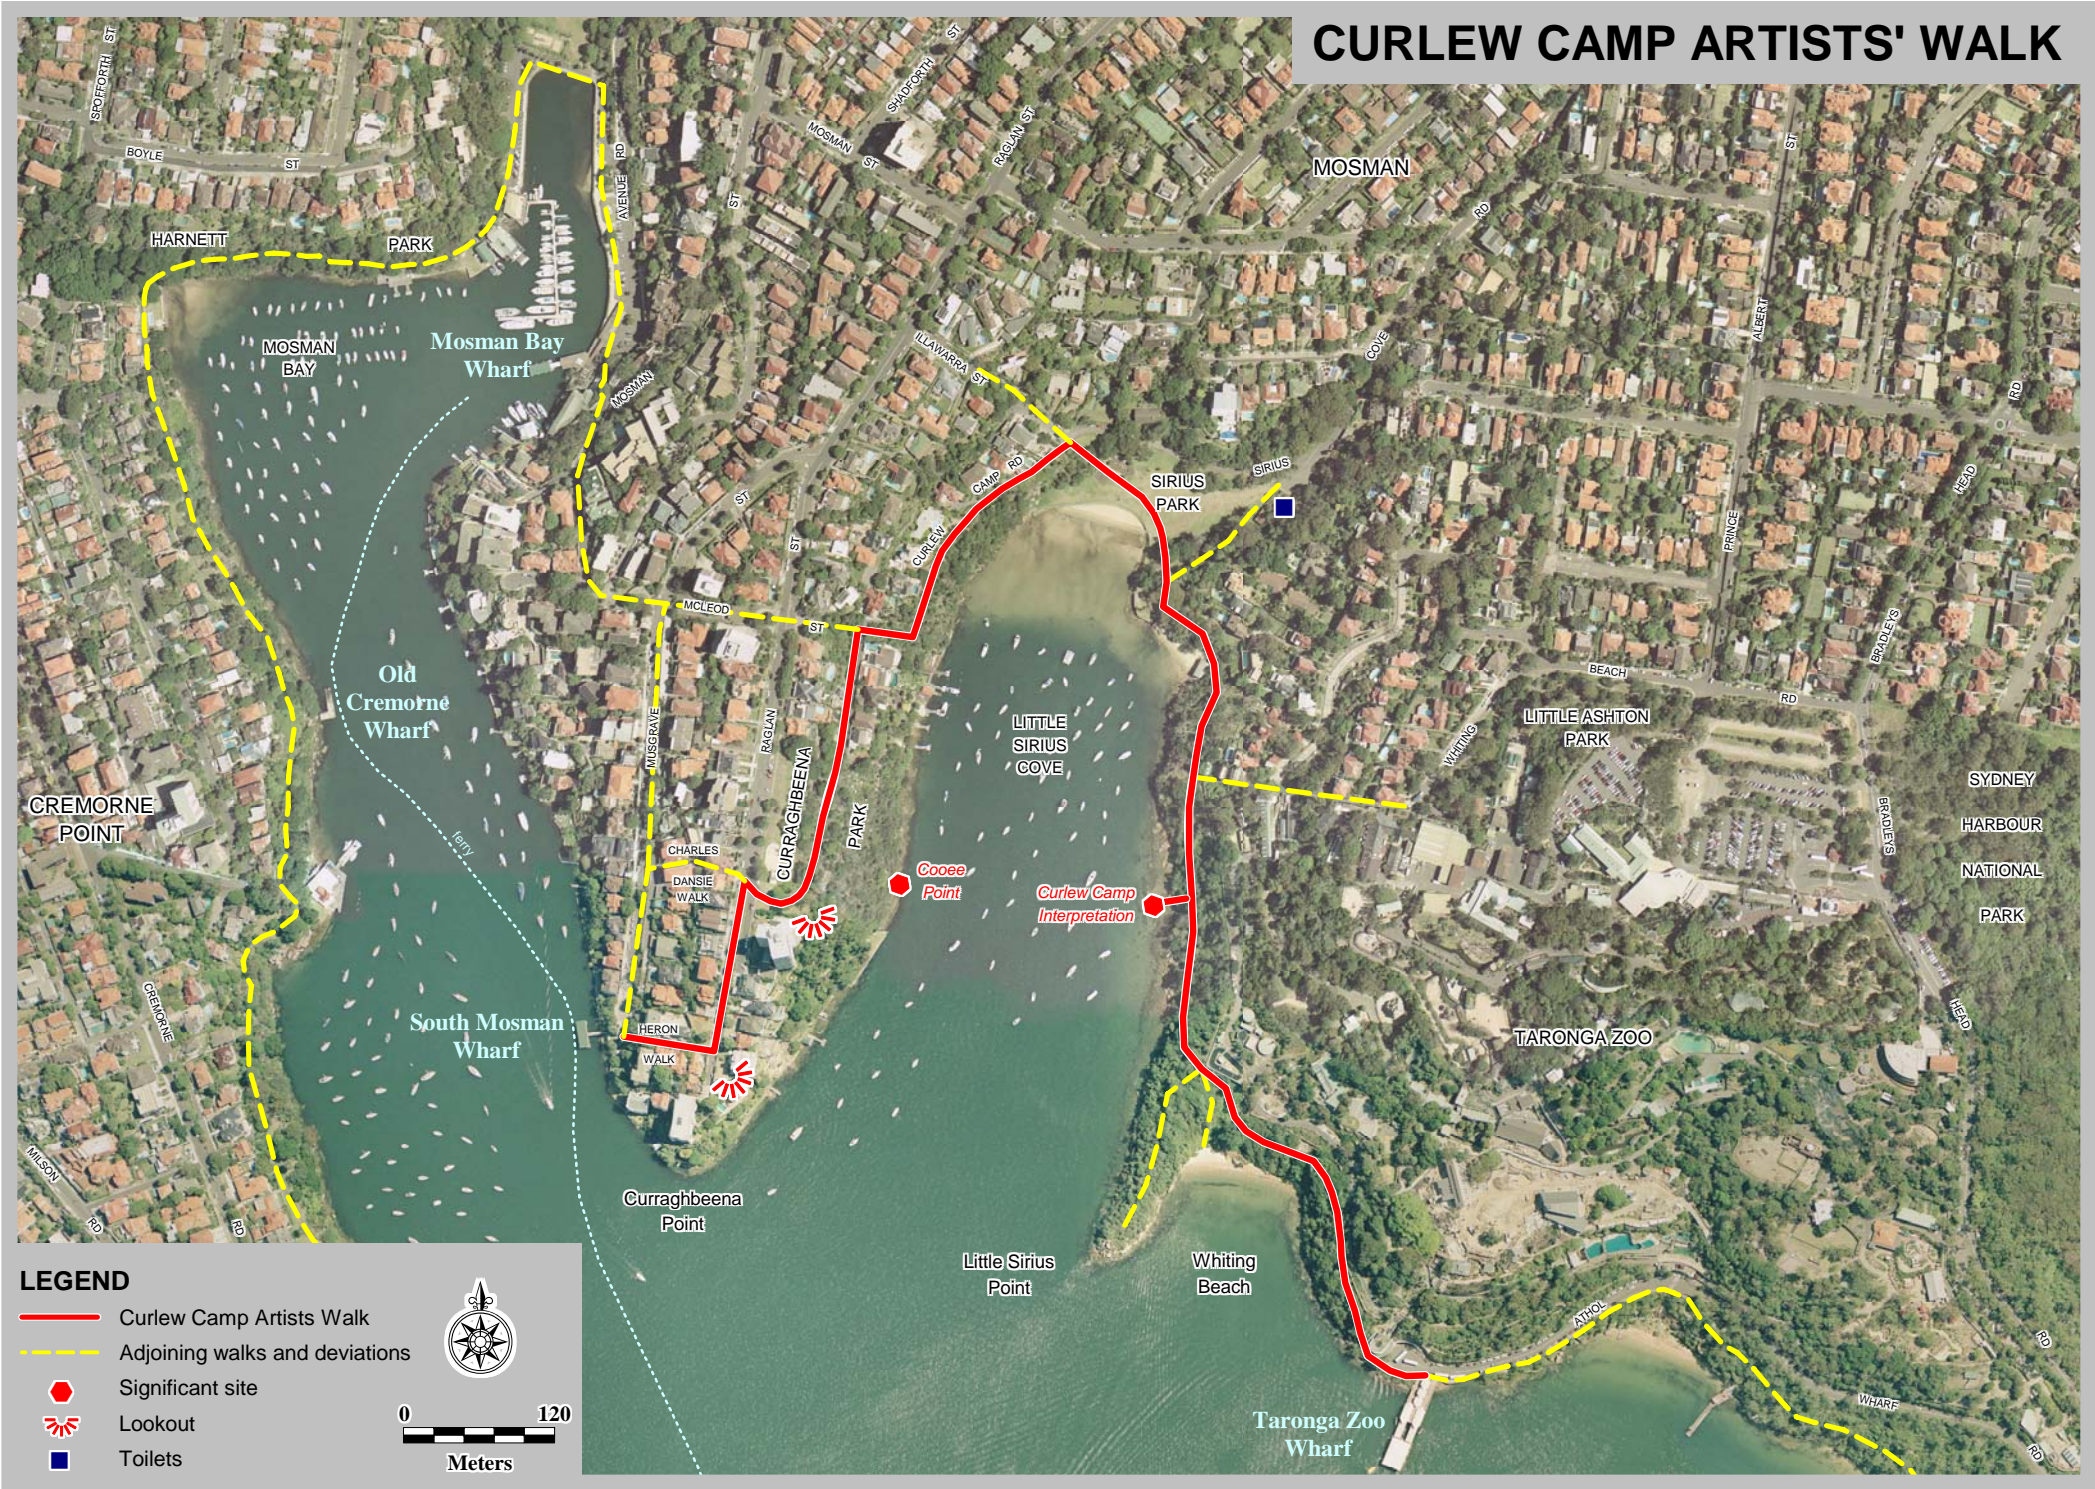

CURLEW CAMP ARTISTS' WALK

LEGEND

- Curlew Camp Artists Walk
- - - Adjoining walks and deviations
- Significant site
- ☂ Lookout
- Toilets

Meters